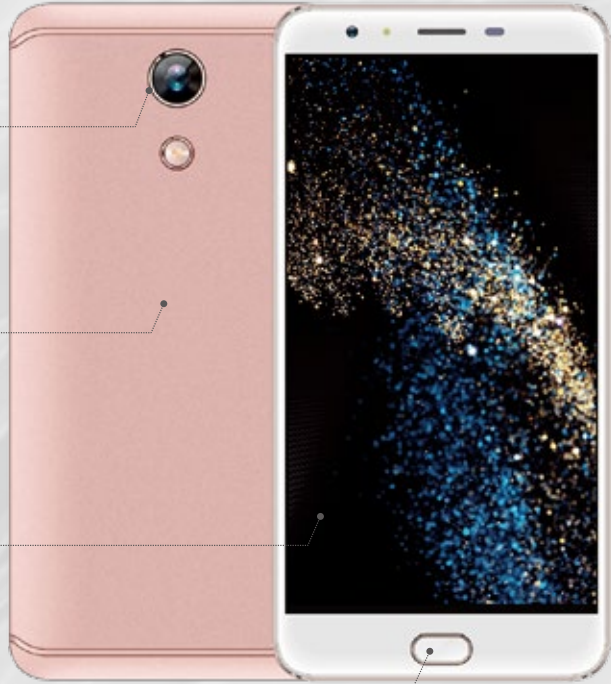

A woman with voluminous curly hair is smiling and looking down at a smartphone she is holding with both hands. The background is bright and out of focus, suggesting an outdoor setting. The overall mood is positive and modern.

QUALITY[®]

IMAGINE

smartphones

16.0MP Camera

Metal Case

AMOLED Display

Fingerprint Recognition

IMAGINE 5

AMOLED DISPLAY TECHNOLOGY
Save battery, save memory, save life.

QUALITY
IMAGINE 5

Be yourself
CHOOSE YOUR **STYLE**

IMAGINE

smartphones

Technical Details

SIZE	5.55" - 154*77*7.6 mm
NETWORK	4G LTE
DISPLAY	1280*720
BATTERY	2300 mAh
MEMORY	3 GB RAM + 32 GB ROM
FRONT CAMERA	5.0 / 8.0 MP
REAR CAMERA	13.0 / 16.0 MP
CHIPSET	MT6750
CPU	Octa-Core